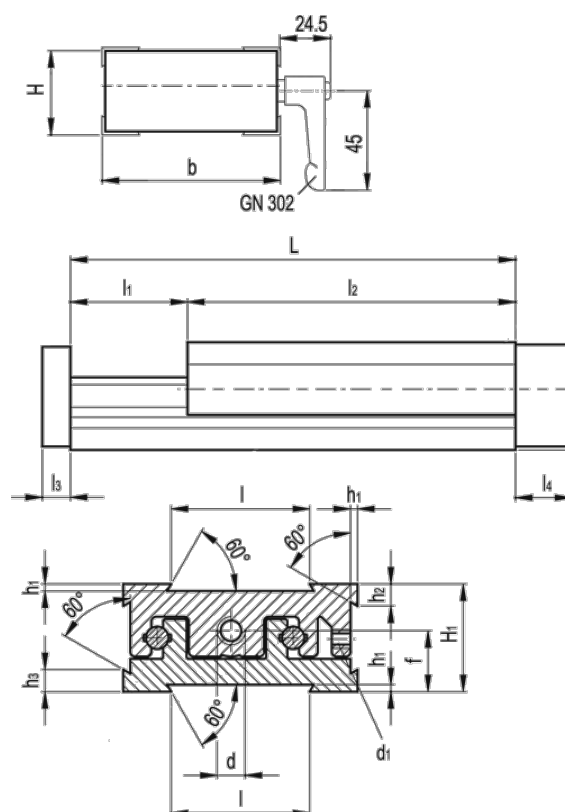

Data Sheet

Article number: 20783031

Description: Adjustable slide unit
GN 900-120-210-50-S-2

Measures

| | |
|-----------|-----------------|
| b = 120 | h3 = 13.8 |
| d = M10x1 | l = 80 |
| d1 = M5 | L - l1 = 210-50 |
| f = 26.3 | l2 = 160 |
| H = 45.0 | l3 = 10 |
| h1 = 2.0 | l4 = 18 |
| H1 = 46 | |
| h2 = 13.8 | |